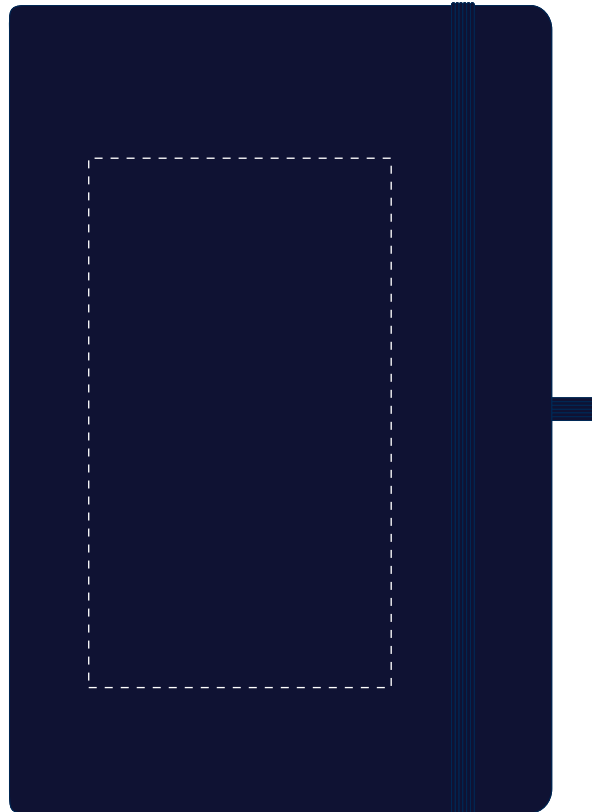

Your Ref:	Quantity:	Product Code: QS0745
Our Ref:	Version: 1	Product Colour: NAVY BLUE

PRINTING CONCERNS:**PRODUCT INFO: DUE TO THE NATURE OF THE PRODUCT THE PRINT POSITION MAY VARY BY 2 - 3 MM**

We stock this item in the following colours

**PANTONE REFERENCE(S)**

● Debossing / Foil Blocking

ARTWORK SCALE 50%

Product Image for visualisation
- colours may vary

- CENTRED TO PRINT AREA
- CENTRED TO NOTEBOOK

The dashed line is to demonstrate print area and will not appear on your printed item